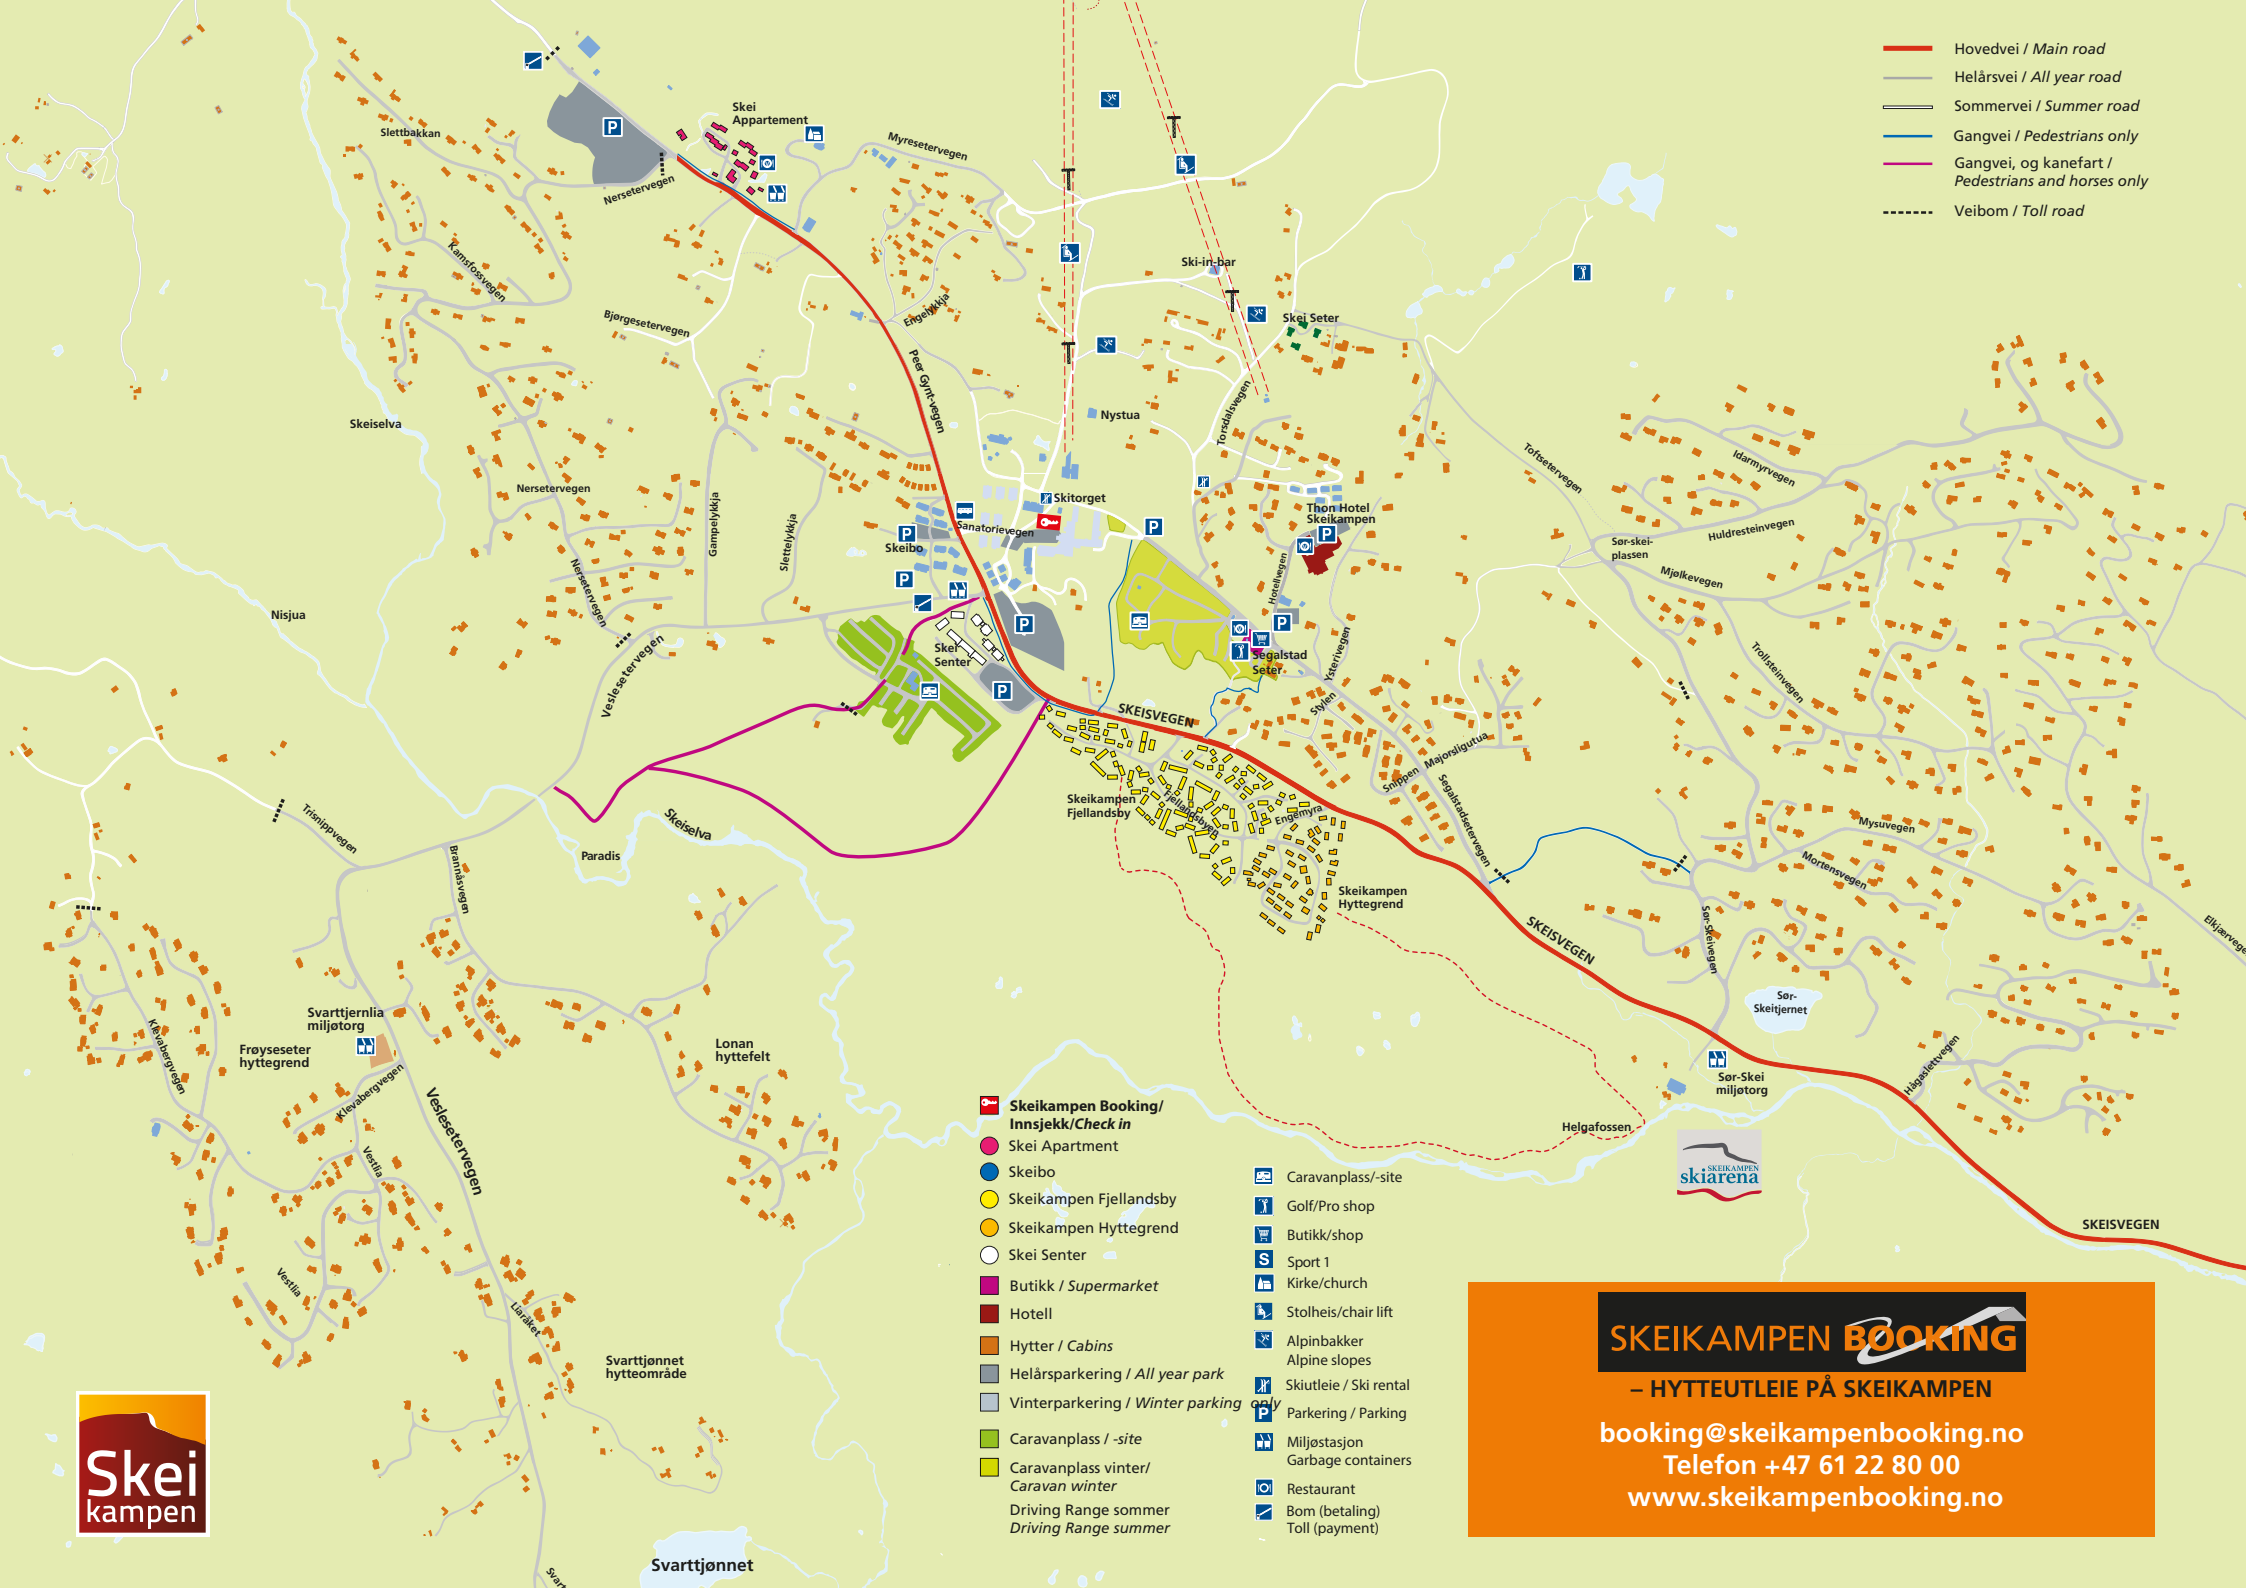

- Hovedvei / Main road
- Helårsvei / All year road
- Sommervei / Summer road
- Gangvei / Pedestrians only
- Gangvei, og kanefart / Pedestrians and horses only
- - - - - Veibom / Toll road

- Skeikampen Booking/ Innsjekk/Check in
- Skei Apartment
- Skeibo
- Skeikampen Fjellandsby
- Skeikampen Hyttegrend
- Skei Senter
- Butikk / Supermarket
- Hotell
- Hytter / Cabins
- Helårsparkering / All year park
- Vinterparkering / Winter parking only
- Caravanplass / -site
- Caravanplass vinter/ Caravan winter
- Driving Range sommer Driving Range summer
- Caravanplass/-site
- Golf/Pro shop
- Butikk/shop
- Sport 1
- Kirke/church
- Stolheis/chair lift
- Alpinbakker Alpine slopes
- Skiutleie / Ski rental
- Parkering / Parking
- Miljøstasjon Garbage containers
- Restaurant
- Bom (betaling) Toll (payment)